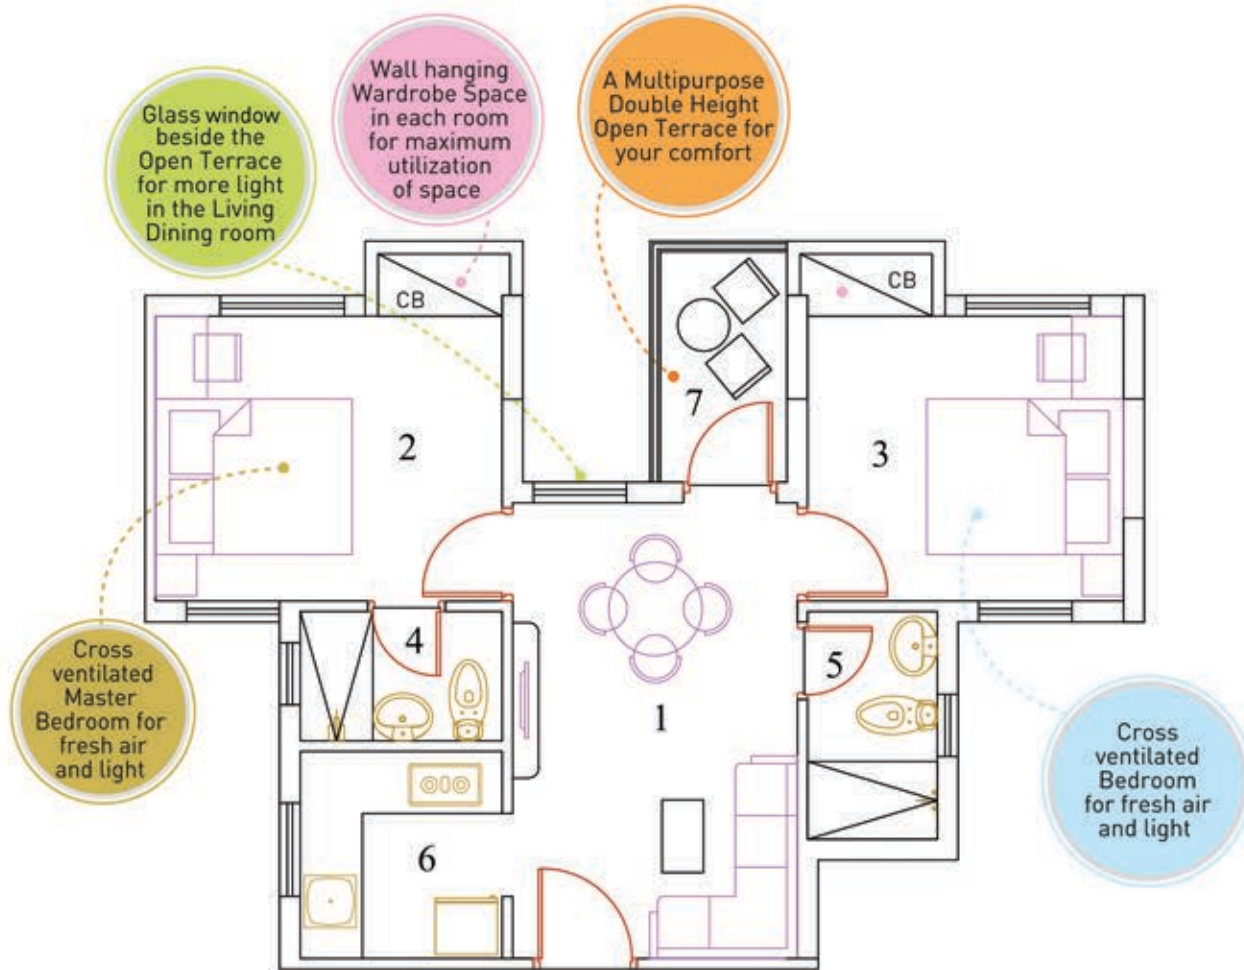

FLAT C2 | 2B 2T

Available in Tower D,E

Carpet area 447 sq.ft.

Carpet Area + Balcony 479 sq.ft.

Built up area 546 sq.ft.

Standard built up area 760 sq.ft.

1	Living/Dining	14'5" x 9'0"
2	Bedroom	11'0" x 11'0" [11'0" x 9'0" without CB]
3	Bedroom	11'0" x 10'0" [9'0" x 10'0" without CB]
4	Toilet	6'5" x 4'1"
5	Toilet	7'3" x 4'1"
6	Kitchen	6'7" x 6'5"
7	Open terrace	7'8" x 4'4"